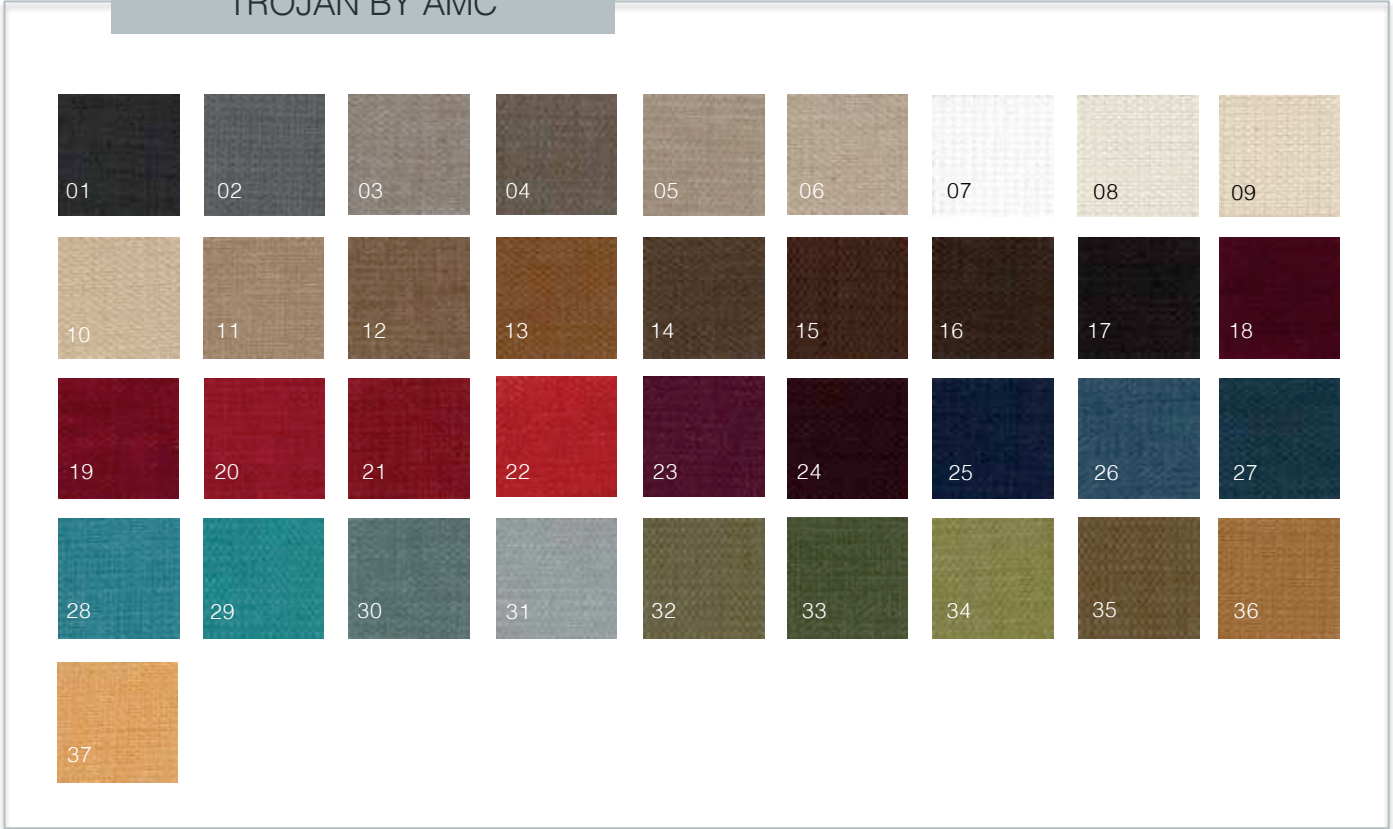

FABRIC FOR SEAT, BACK-SEAT, FACE & BACK MODULS

TROJAN BY AMC