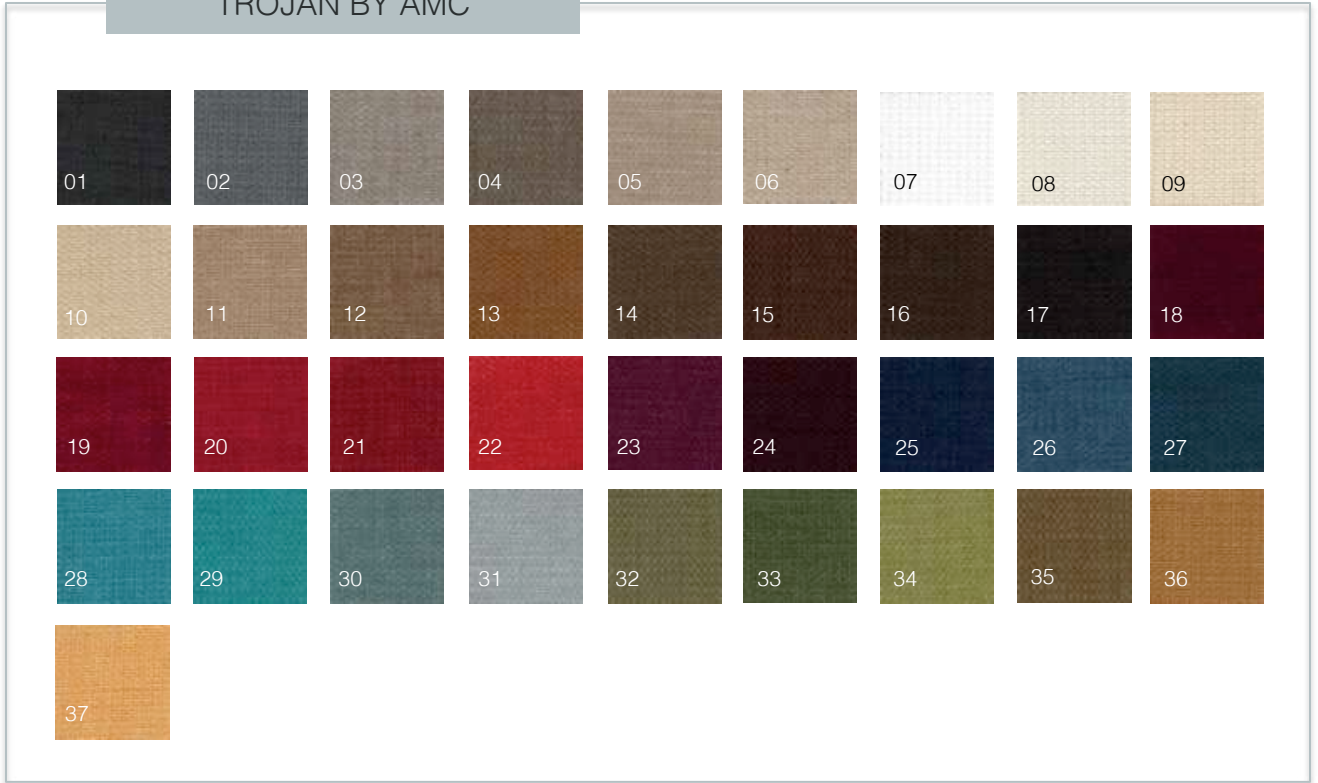

TROJAN BY AMC